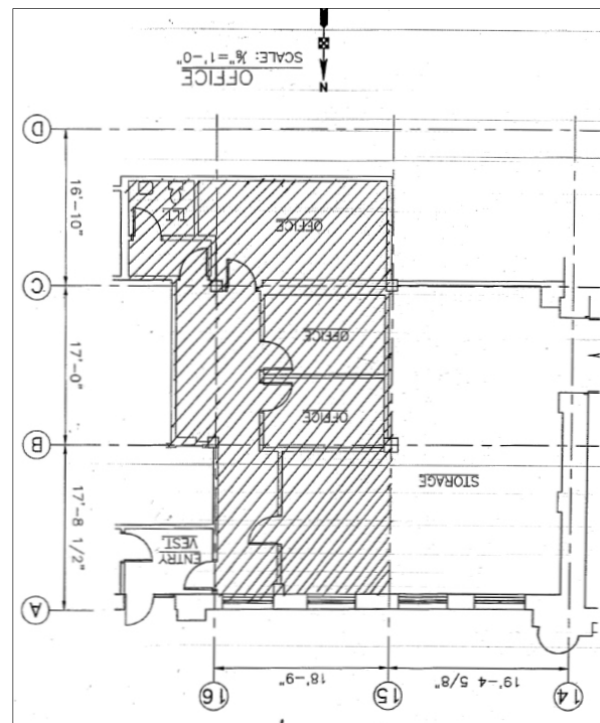

FOR LEASE:
$17.00 per sq. ft. Full Service