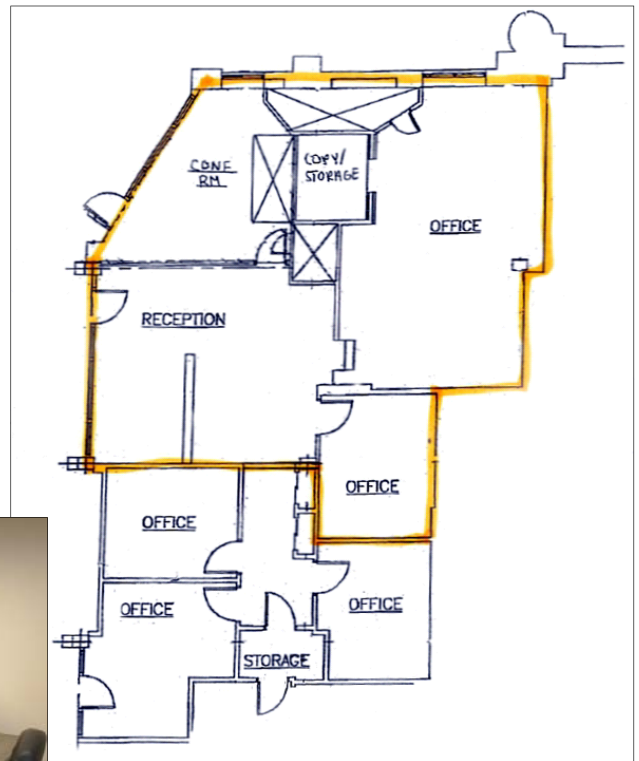

- Ground floor space with separate entrance
- Reception with waiting area
- Two private offices
- Large conference/open work area
- Great natural light
- Free parking included 2:1000

FOR LEASE: $18.00/sq. ft. Full Service