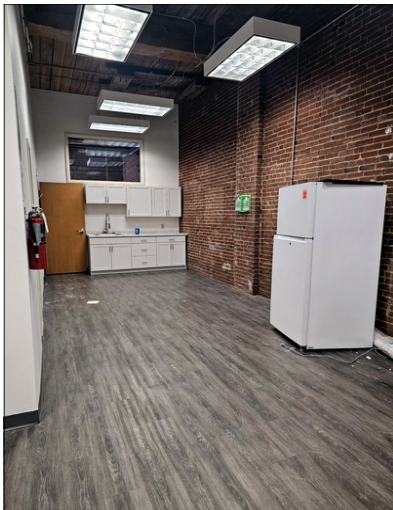

FOR LEASE:
$17.00/sq. ft. - Full Service