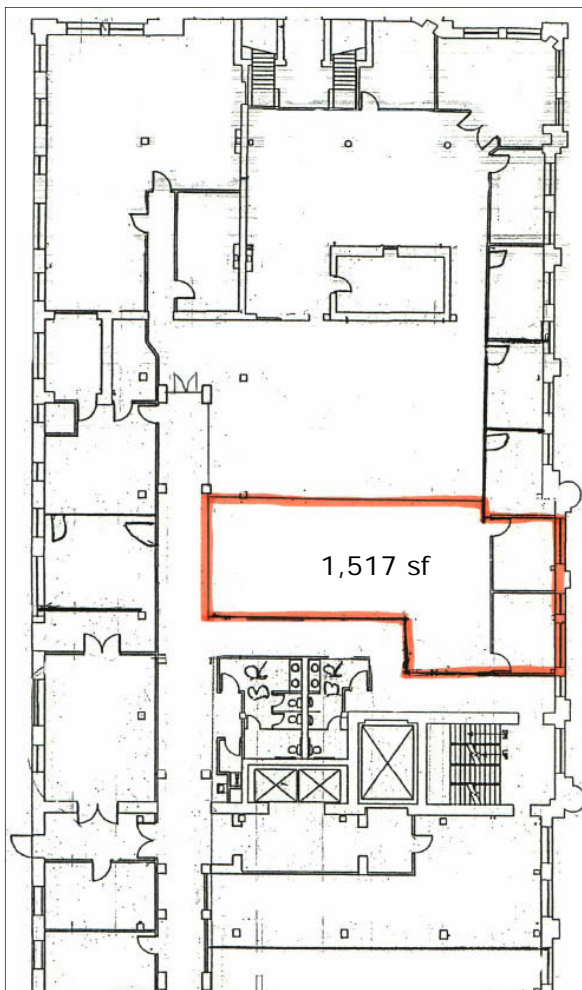

ROME
WEST
REALTY

2756 LAFAYETTE ST. LOUIS MO 63104

314-833-5551

1310 Papin St., St Louis, MO 63103
First Floor - 1,517 sq. ft.

FOR LEASE: 14.00-\$15.00 per sq. ft. Full Service
* FREE PARKING*

CONTACT Susan Sauer 314-660-0222 susan.sauer@romewestrealtyllc.com