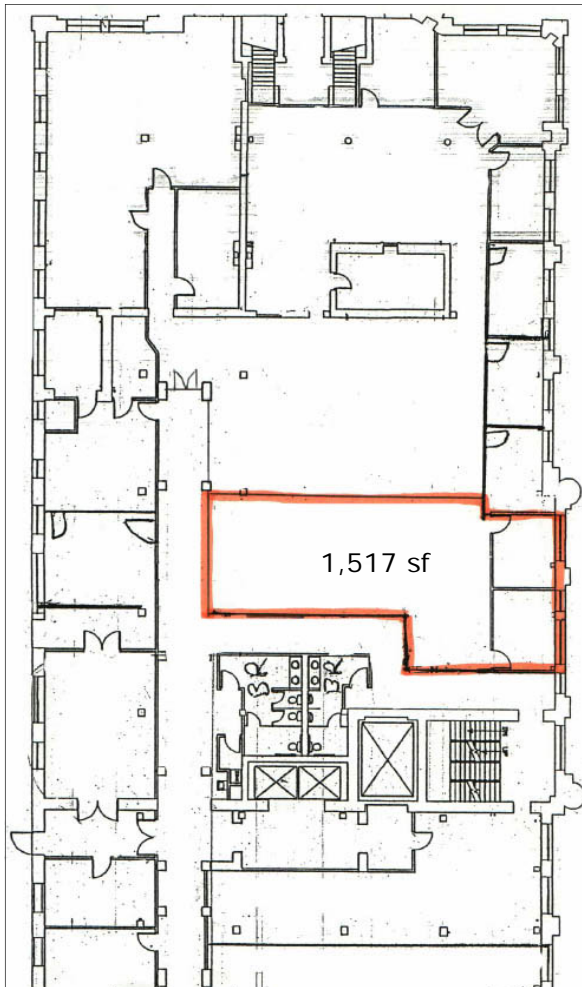

ROME
WEST
REALTY

2756 LAFAYETTE ST. LOUIS MO 63104

314-833-5551

1310 Papin St., St Louis, MO 63103
First Floor - 1,517 sq. ft.

FOR LEASE: 14.00-\$15.00 per sq. ft. Full Service

CONTACT Susan Sauer 314-660-0222 susan.sauer@romewestrealtyllc.com