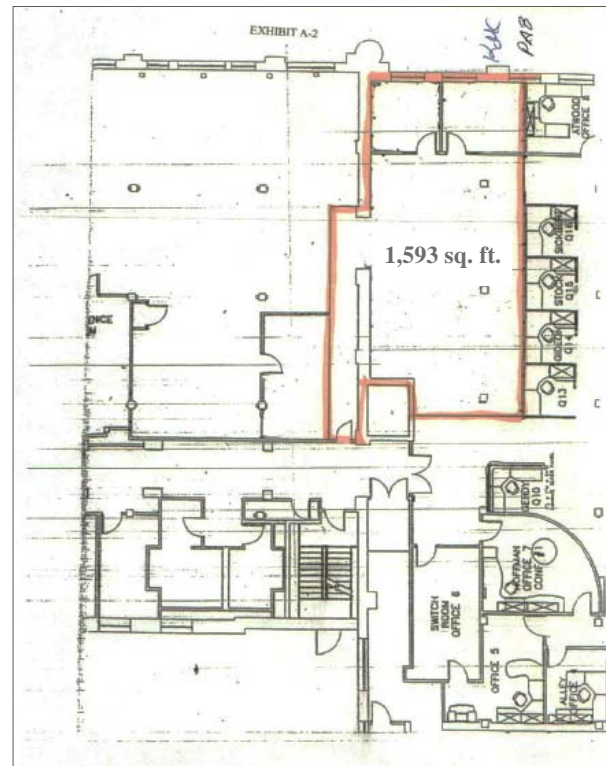

ROME
WEST
REALTY

2756 LAFAYETTE ST. LOUIS MO 63104

314-833-5551

1310 Papin St., St Louis, MO 63103
First Floor Office Space - 1,593 ± sq. ft.

- ◆ 2 private offices
- ◆ One large conference room
- ◆ Open work area
- ◆ Free parking included 2:1000