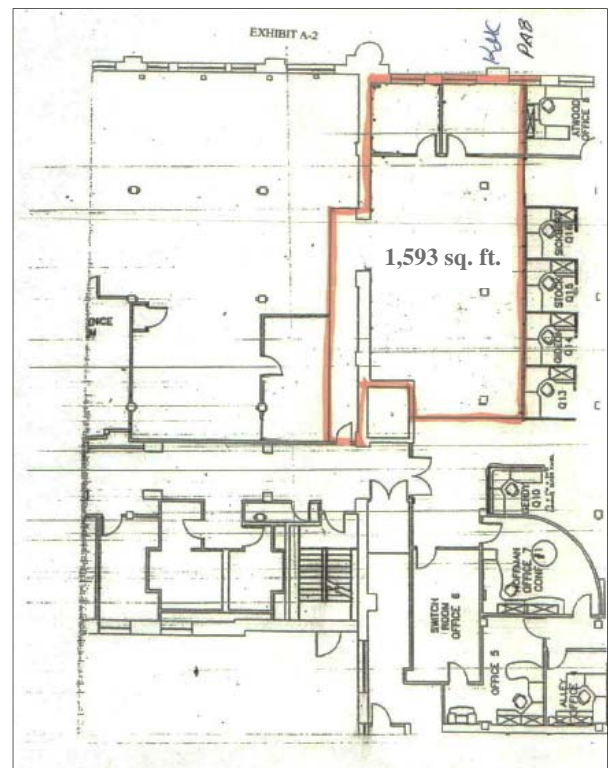

ROME
WEST
REALTY

2756 LAFAYETTE ST. LOUIS MO 63104

314-833-5551

1310 Papin St., St Louis, MO 63103
First Floor Office Space - 1,593 ± sq. ft.

- ◆ 2 private offices
- ◆ One large conference room
- ◆ Open work area
- ◆ Free parking included 2:1000