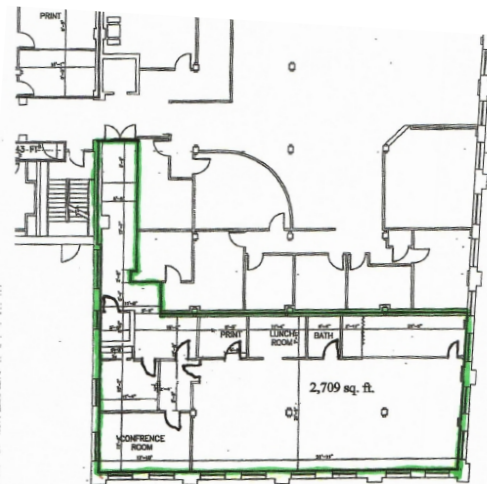

Rome West Realty LLC is the listing broker of this property and therefore represents the owner.

Missouri Broker Disclosure Form

Rome West Realty LLC does not represent the buyer or tenant when showing this property or providing information, unless otherwise agreed to in writing.

CONTACT Susan Sauer 314-660-0222 susan.sauer@romewestrealtyllc.com

www.RomeWestRealtyLLC.com