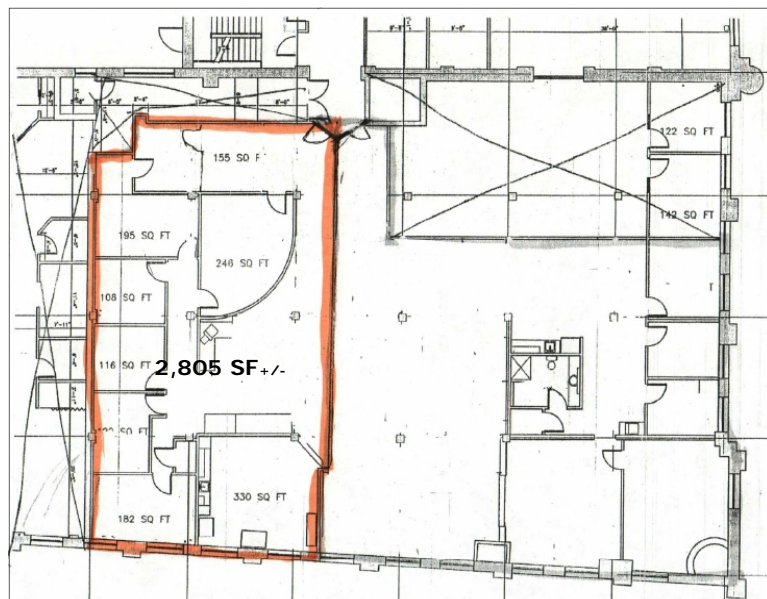

CONTACT Susan Sauer 314-660-0222 susan.sauer@romewestrealtyllc.com

www.RomeWestRealtyLLC.com