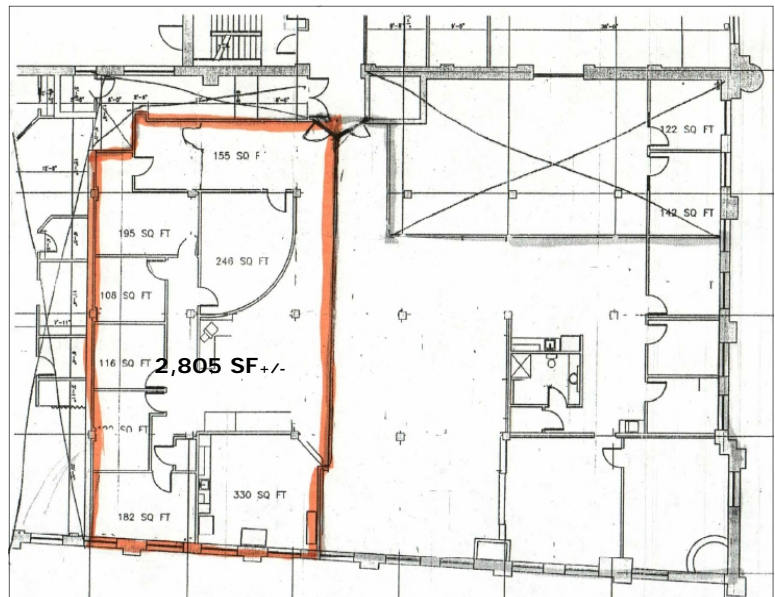

CONTACT Susan Sauer 314-660-0222 susan.sauer@romewestrealtyllc.com

www.RomeWestRealtyLLC.com