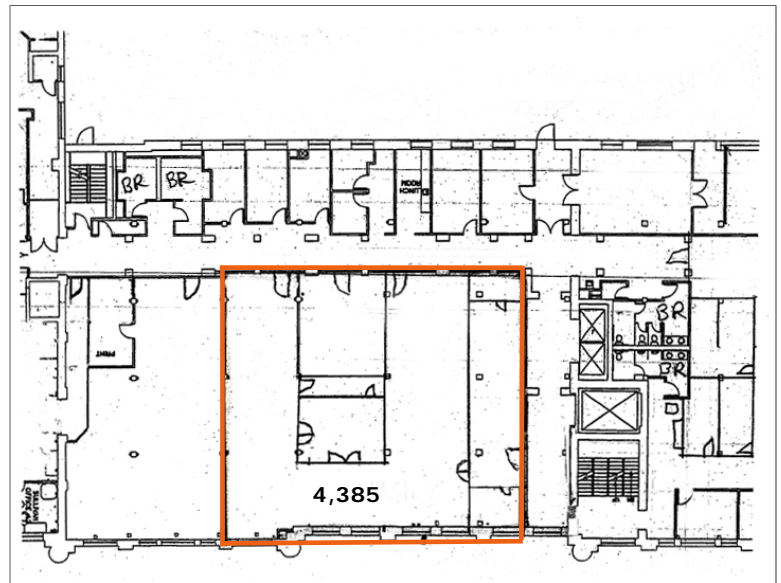

ROME  
WEST  
REALTY

2756 LAFAYETTE ST. LOUIS MO 63104

314-833-5551

1310 Papin St., St Louis, MO 63103  
First Floor Center - 4,385± sq. ft.

- ◆ Light filled open office
- ◆ Some private offices
- ◆ Conference room