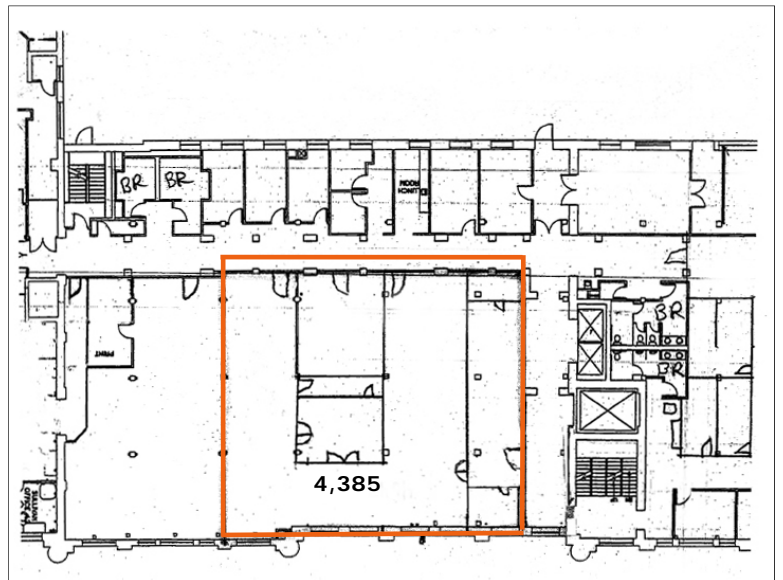

ROME
WEST
REALTY

2756 LAFAYETTE ST. LOUIS MO 63104

314-833-5551

1310 Papin St., St Louis, MO 63103
First Floor Center - 4,385± sq. ft.

- ◆ Light filled open office
- ◆ Some private offices
- ◆ Conference room
- ◆ Free parking