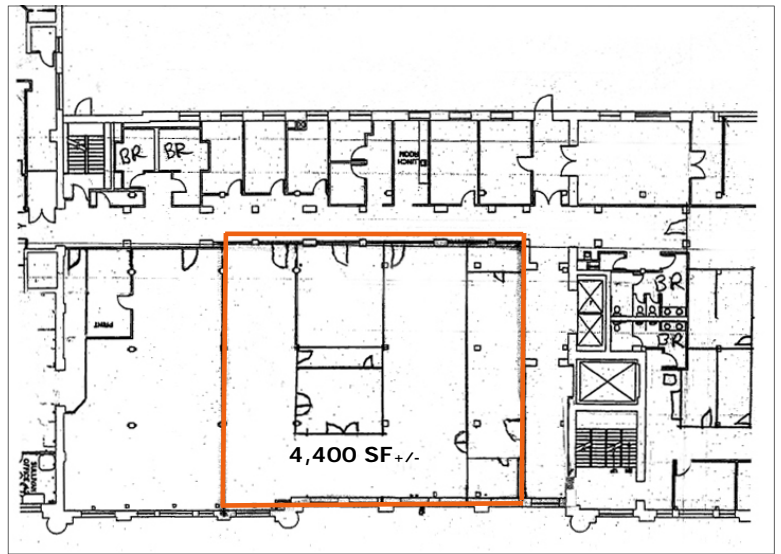

ROME
WEST
REALTY

2756 LAFAYETTE ST. LOUIS MO 63104

314-833-5551

1310 Papin St., St Louis, MO 63103 First Floor Center - 4,400± sq. ft. Office Space

- ◆ Light filled open office
- ◆ Some private offices
- ◆ Conference room
- ◆ Free parking