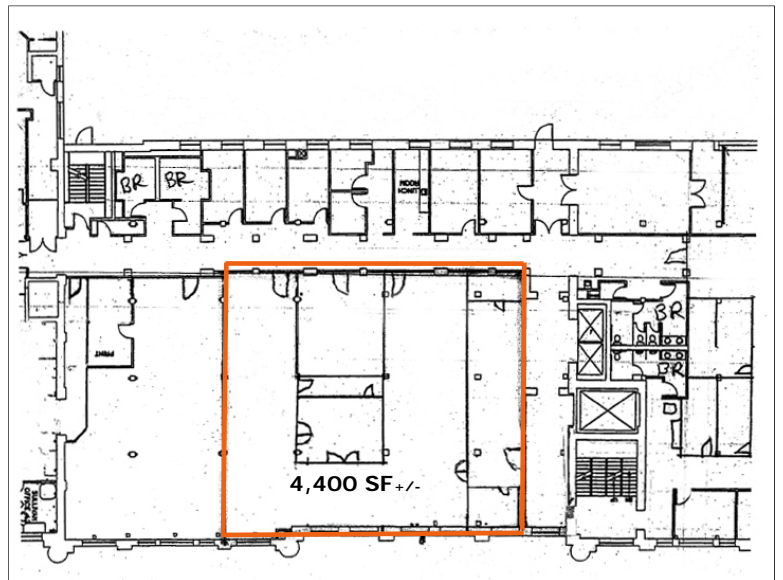

ROME
WEST
REALTY

2756 LAFAYETTE ST. LOUIS MO 63104

314-833-5551

1310 Papin St., St Louis, MO 63103
First Floor Center - 4,400± sq. ft.

- ◆ Light filled open office
- ◆ Some private offices
- ◆ Conference room
- ◆ Free parking