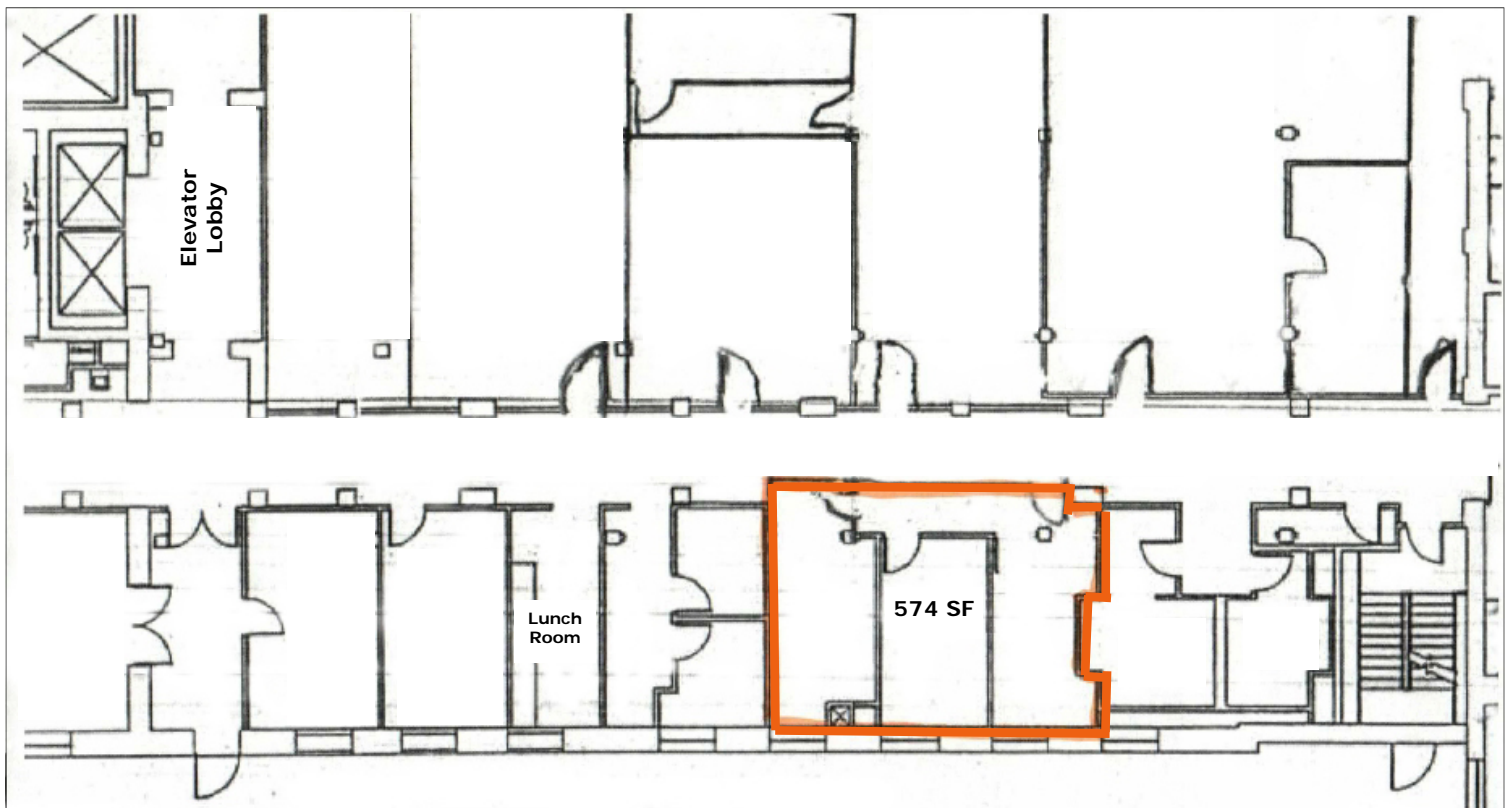

ROME  
WEST  
REALTY

2756 LAFAYETTE ST. LOUIS MO 63104

314-833-5551

1310 Papin St., St Louis, MO 63103  
First Floor - 574± sq. ft.

FOR LEASE: \$15.00 per sq. ft. Full Service

CONTACT Susan Sauer 314-660-0222 [susan.sauer@romewestrealtyllc.com](mailto:susan.sauer@romewestrealtyllc.com)