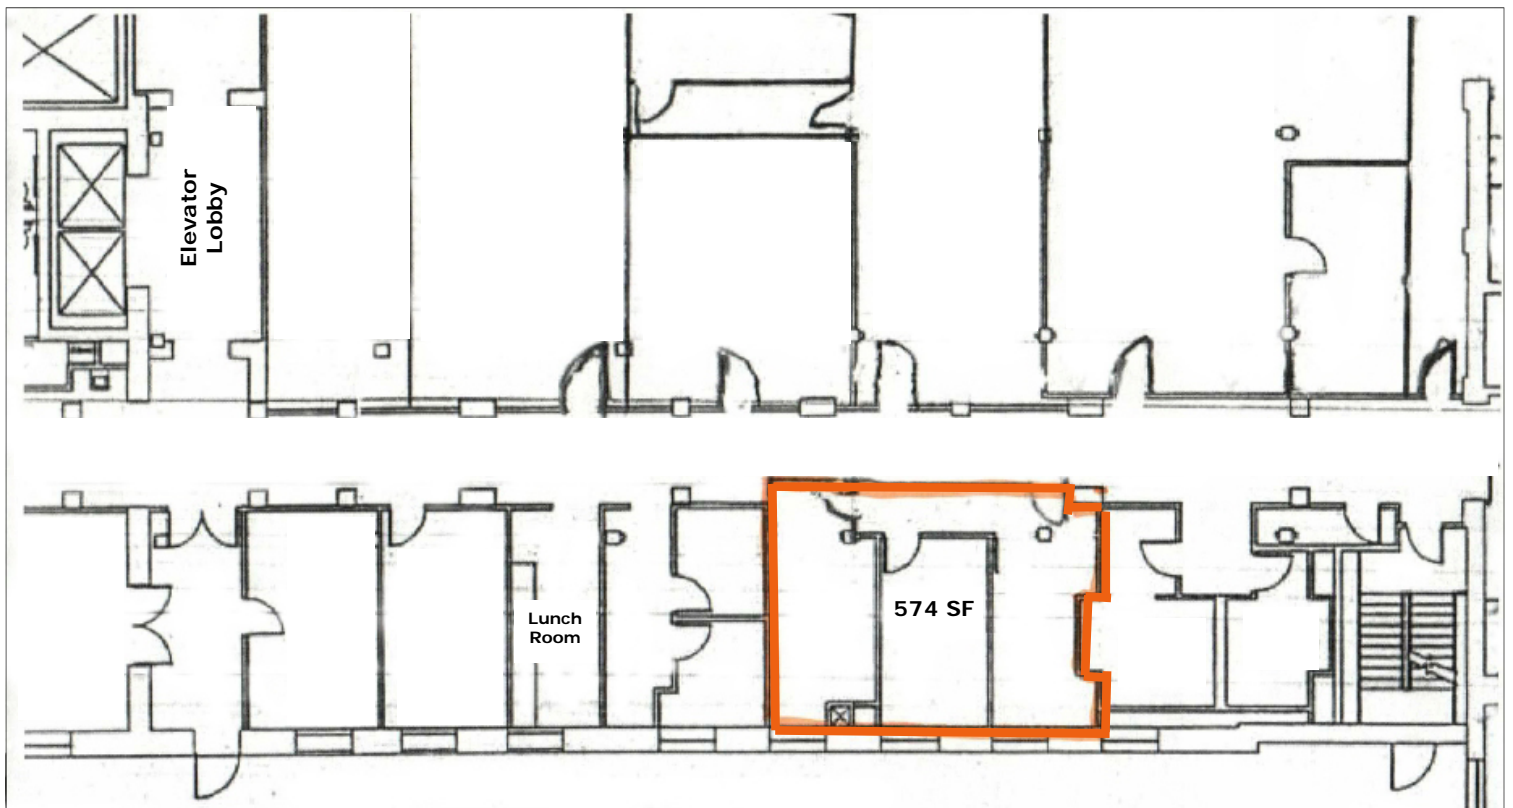

ROME
WEST
REALTY

2756 LAFAYETTE ST. LOUIS MO 63104

314-833-5551

1310 Papin St., St Louis, MO 63103
First Floor - 574± sq. ft.

FOR LEASE: \$15.00 per sq. ft. Full Service
* FREE PARKING*

CONTACT Susan Sauer 314-660-0222 susan.sauer@romewestrealtyllc.com