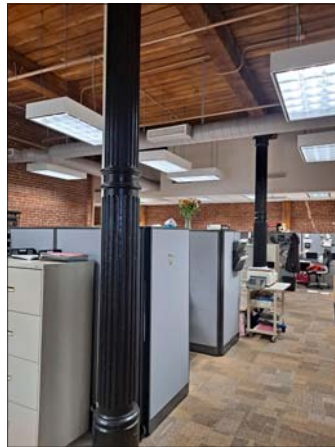

ROME
WEST
REALTY

2756 LAFAYETTE ST. LOUIS MO 63104

314-833-5551

1310 Papin St., St Louis, MO 63103
First Floor - 6,545± sq. ft. Office plus 685 sq. ft. Storage

- 8 perimeter offices
- Open office area for cubicles
- Large conference room
- Ample storage