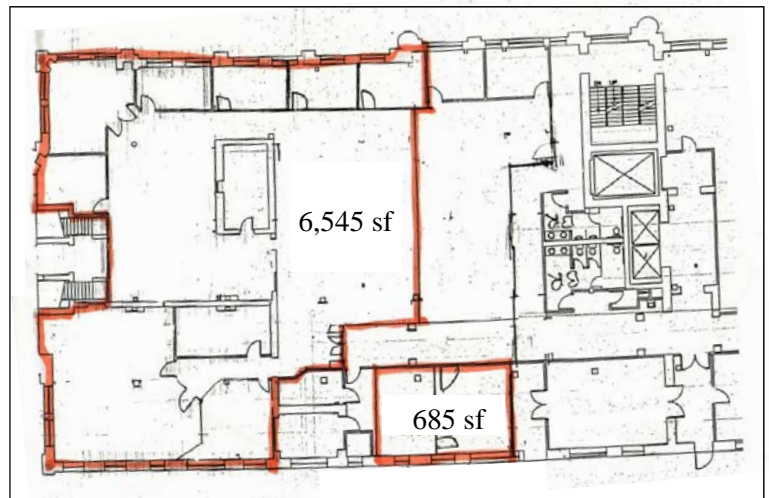

ROME
WEST
REALTY

2756 LAFAYETTE ST. LOUIS MO 63104

314-833-5551

1310 Papin St., St Louis, MO 63103
First Floor - 6,545± sq. ft. Office plus 685 sq. ft. Storage

- 8 perimeter offices
- Open office area for cubicles
- Large conference room
- Ample storage