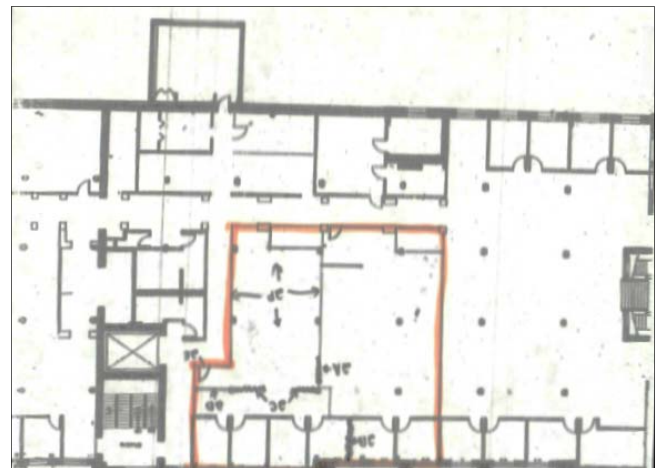

Rome West Realty LLC is the listing broker of this property and therefore represents the owner.

Missouri Broker Disclosure Form

Rome West Realty LLC does not represent the buyer or tenant when showing this property or providing information, unless otherwise agreed to in writing.

CONTACT Susan Sauer 314-660-0222 susan.sauer@romewestrealtyllc.com

www.RomeWestRealtyLLC.com