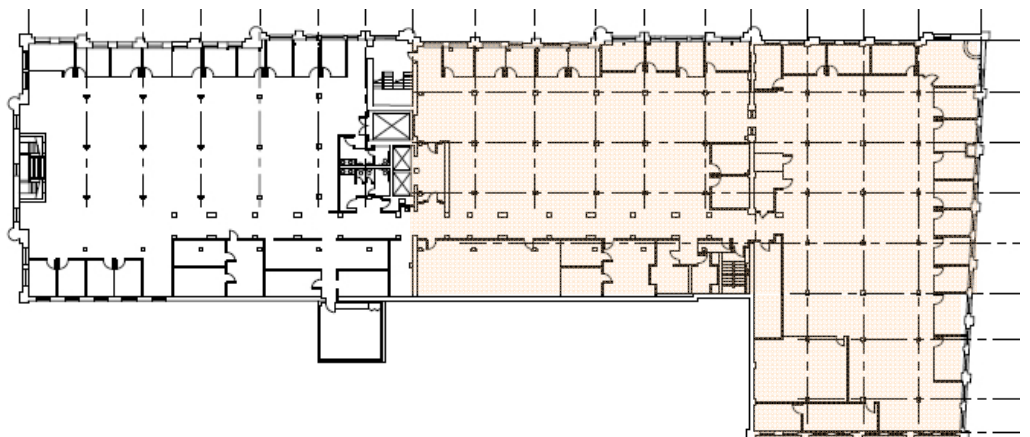

Rome West Realty LLC is the listing broker of this property and therefore represents the owner.

Missouri Broker Disclosure Form

Rome West Realty LLC does not represent the buyer or tenant when showing this property or providing information, unless otherwise agreed to in writing.

CONTACT Susan Sauer 314-660-0222 susan.sauer@romewestrealtyllc.com

www.RomeWestRealtyLLC.com