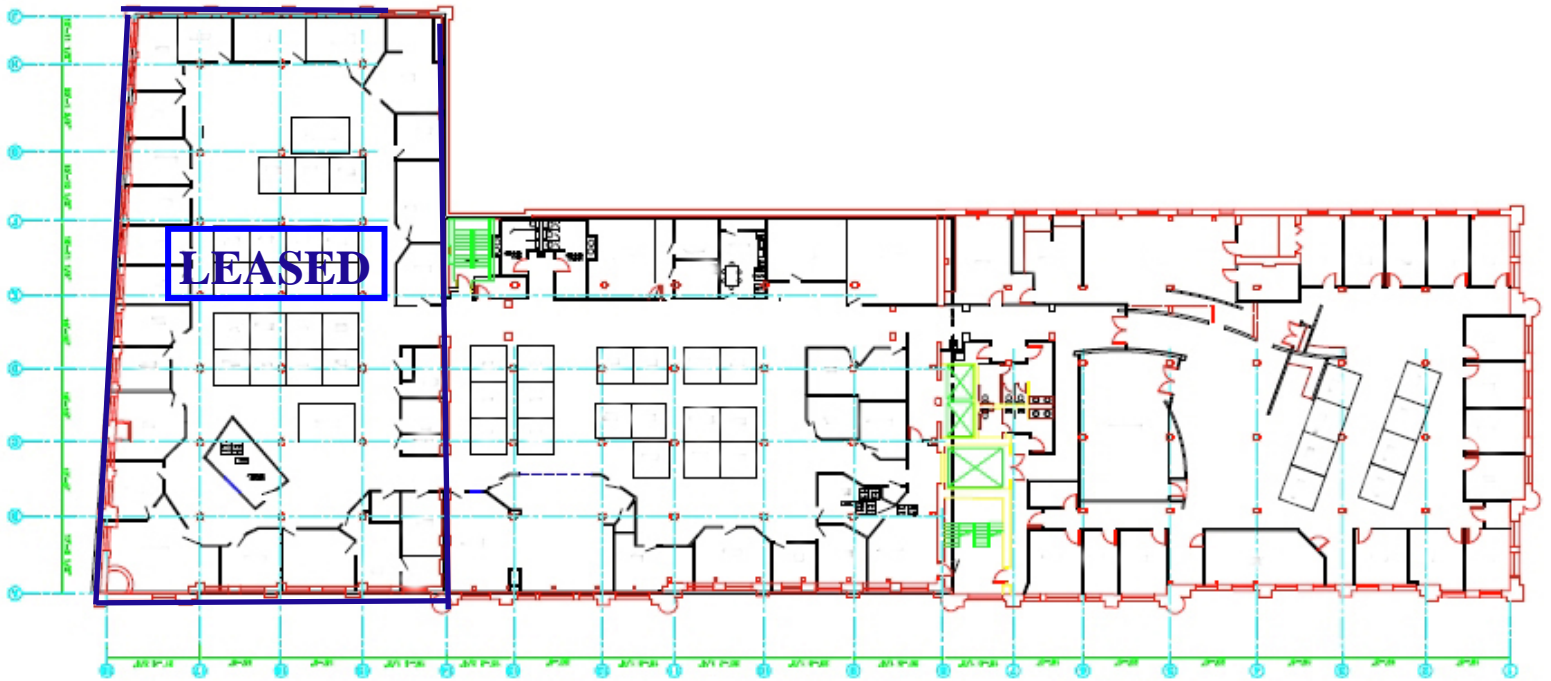

CONTACT Susan Sauer 314-660-0222 susan.sauer@romewestrealtyllc.com

www.RomeWestRealtyLLC.com

ROME
WEST
REALTY

2756 LAFAYETTE ST. LOUIS MO 63104

314-833-5551

1310 Papin St., St Louis, MO 63103
Third Floor - ~~31,505 sq. ft.~~ 20,617 sq. ft.