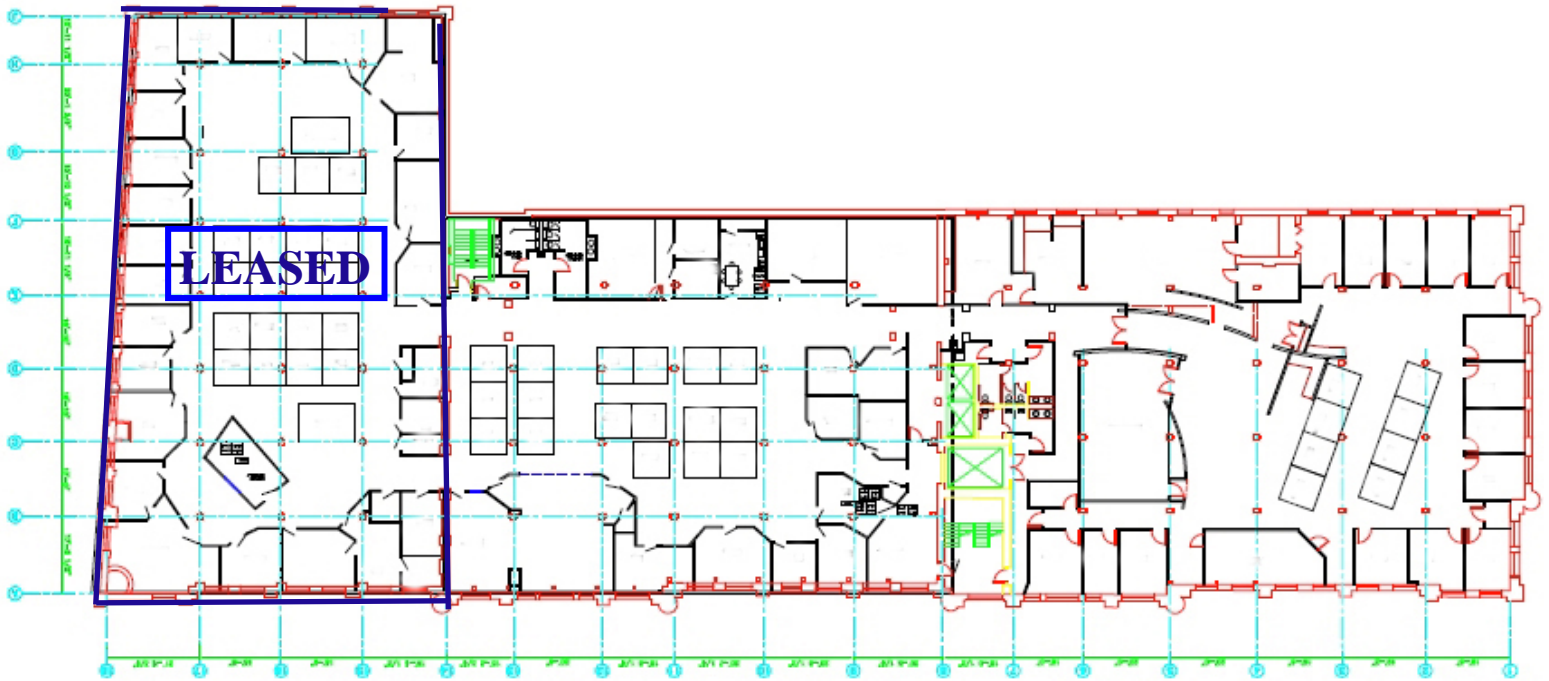

Rome West Realty LLC is the listing broker of this property and therefore represents the owner.

Missouri Broker Disclosure Form

Rome West Realty LLC does not represent the buyer or tenant when showing this property or providing information, unless otherwise agreed to in writing.

CONTACT Susan Sauer 314-660-0222 susan.sauer@romewestrealtyllc.com

www.RomeWestRealtyLLC.com