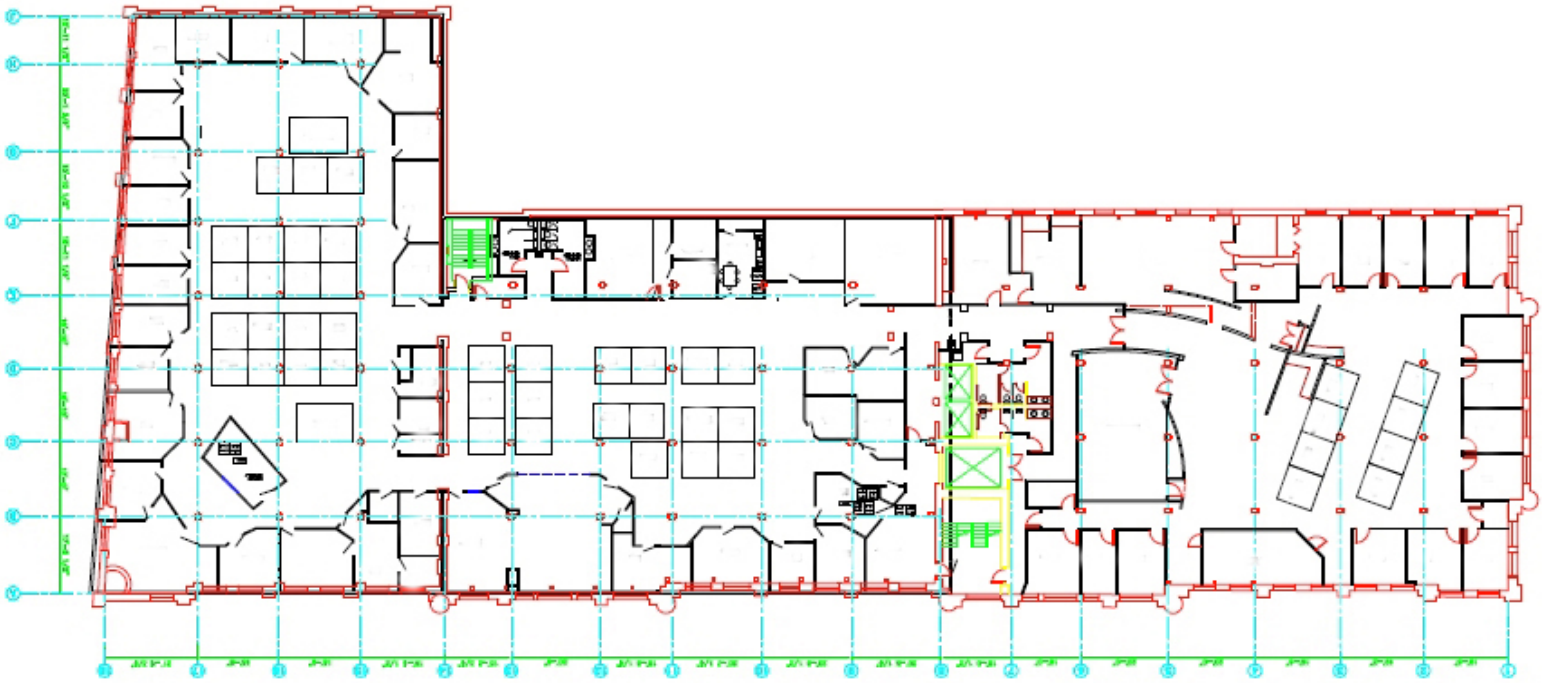

Rome West Realty LLC is the listing broker of this property and therefore represents the owner.

Missouri Broker Disclosure Form

Rome West Realty LLC does not represent the buyer or tenant when showing this property or providing information, unless otherwise agreed to in writing.

CONTACT Susan Sauer 314-660-0222 susan.sauer@romewestrealtyllc.com

www.RomeWestRealtyLLC.com