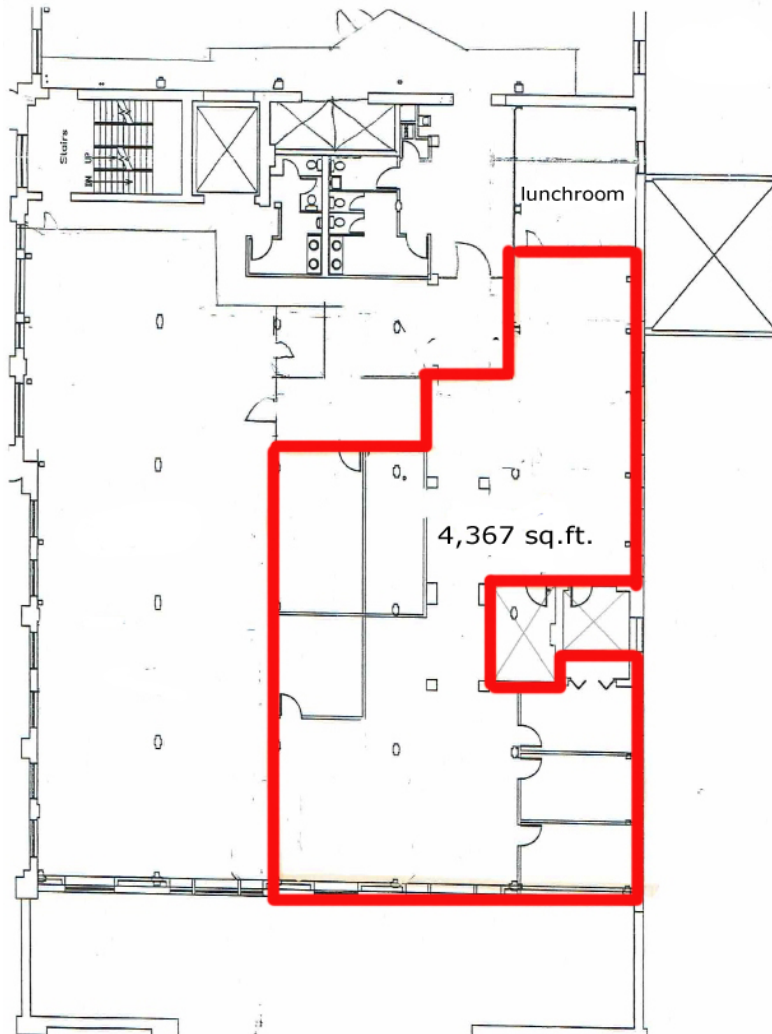

CONTACT Susan Sauer 314-660-0222 susan.sauer@romewestrealtyllc.com

www.RomeWestRealtyLLC.com