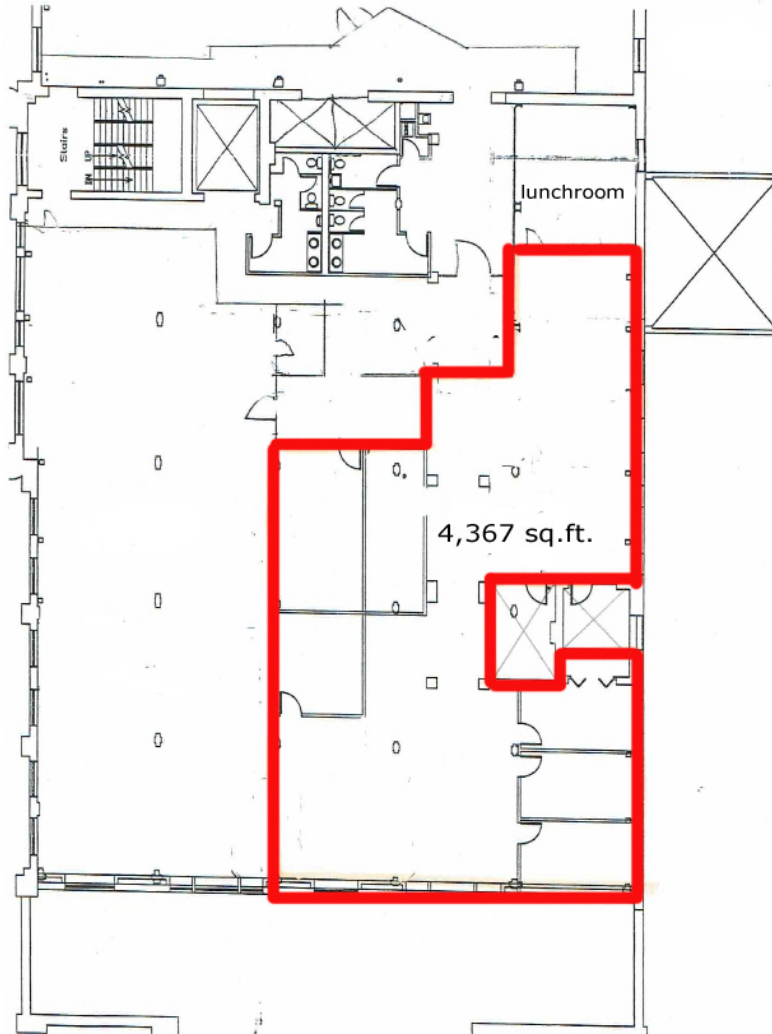

www.RomeWestRealtyLLC.com

ROME
WEST
REALTY

2756 LAFAYETTE ST. LOUIS MO 63104

314-833-5551

1310 Papin St., St Louis, MO 63103
4th Floor - 4,367 sq. ft. Office Suite

Rome West Realty LLC is the listing broker of this property and therefore represents the owner.