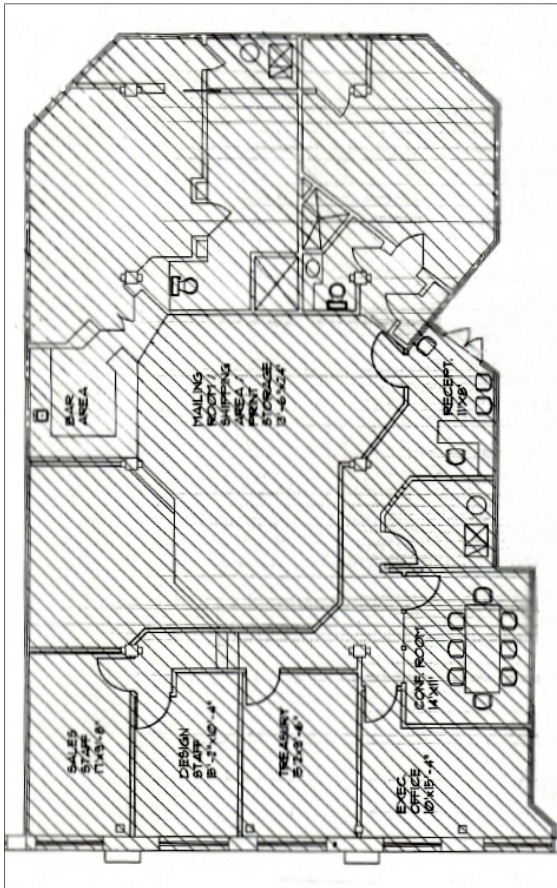

## 1310 Papin St., St Louis, MO 63103 Fourth Floor - Condo - 3,465 sq. ft.

Balcony view

FOR LEASE:  
\$12.50-15.00 per sq. ft. Full Service

CONTACT Susan Sauer 314-660-0222 [susan.sauer@romewestrealtyllc.com](mailto:susan.sauer@romewestrealtyllc.com)