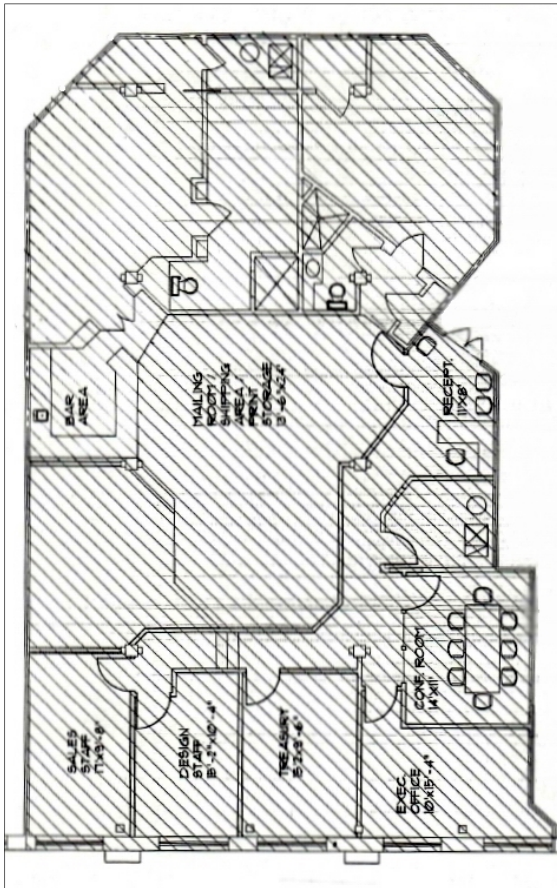

ROME  
WEST  
REALTY

2756 LAFAYETTE ST. LOUIS MO 63104

314-833-5551

1310 Papin St., St Louis, MO 63103  
Fourth Floor - Condo - 3,465 sq. ft.

Balcony view

FOR LEASE:  
\$12.50-15.00 per sq. ft. Full Service  
\* FREE PARKING\*