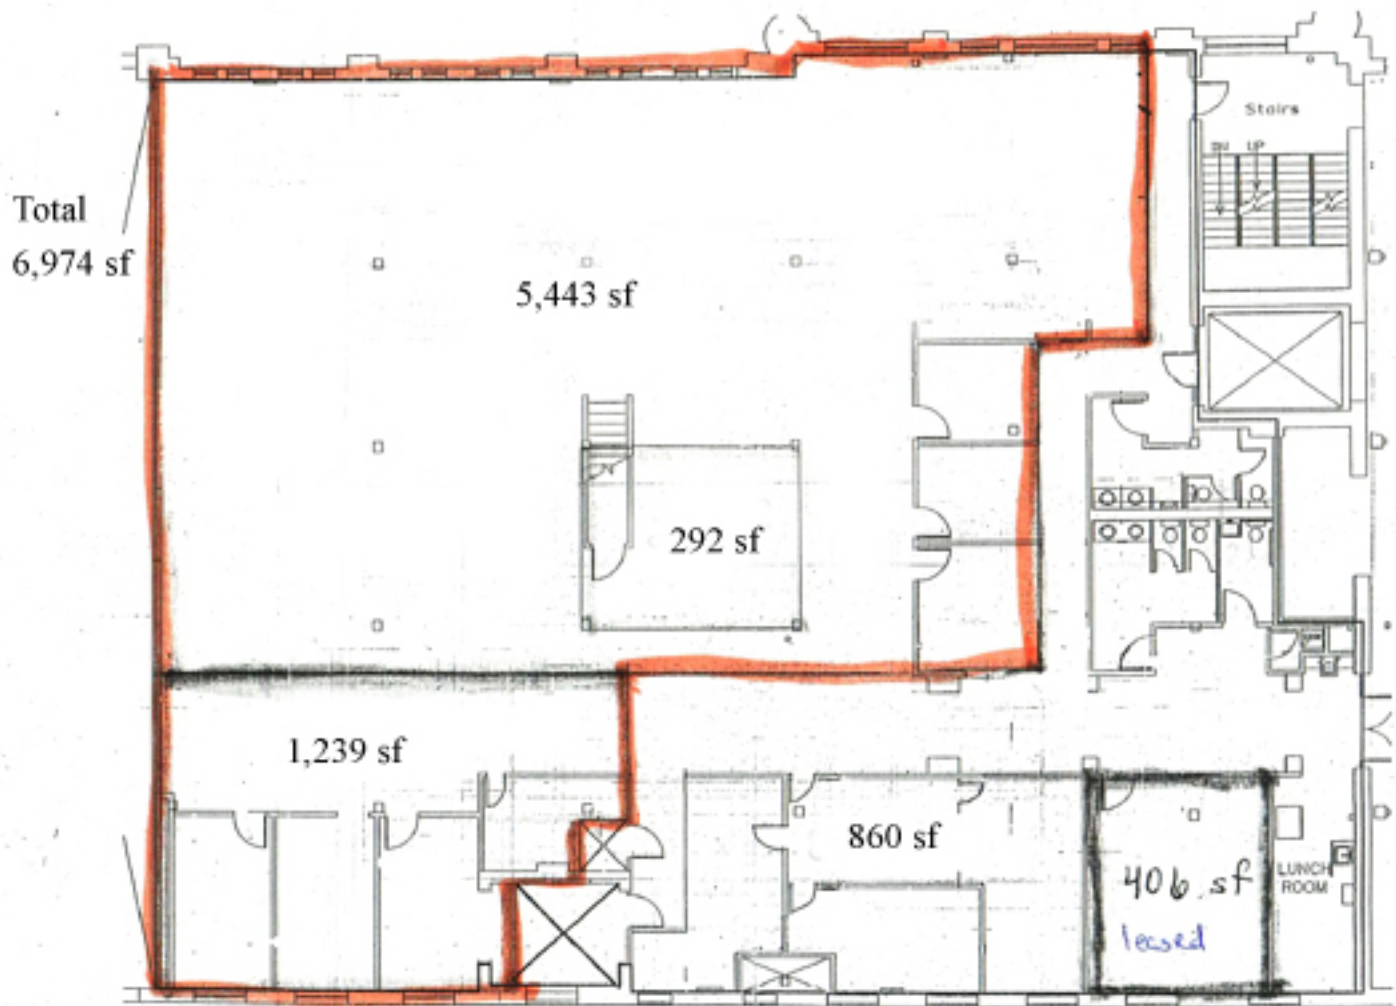

CONTACT Susan Sauer 314-660-0222 susan.sauer@romewestrealtyllc.com

www.RomeWestRealtyLLC.com

ROME
WEST
REALTY

2756 LAFAYETTE ST. LOUIS MO 63104

314-833-5551

1310 Papin St., St Louis, MO 63103
Fifth Floor - 6,974 sq. ft. ± Office Space