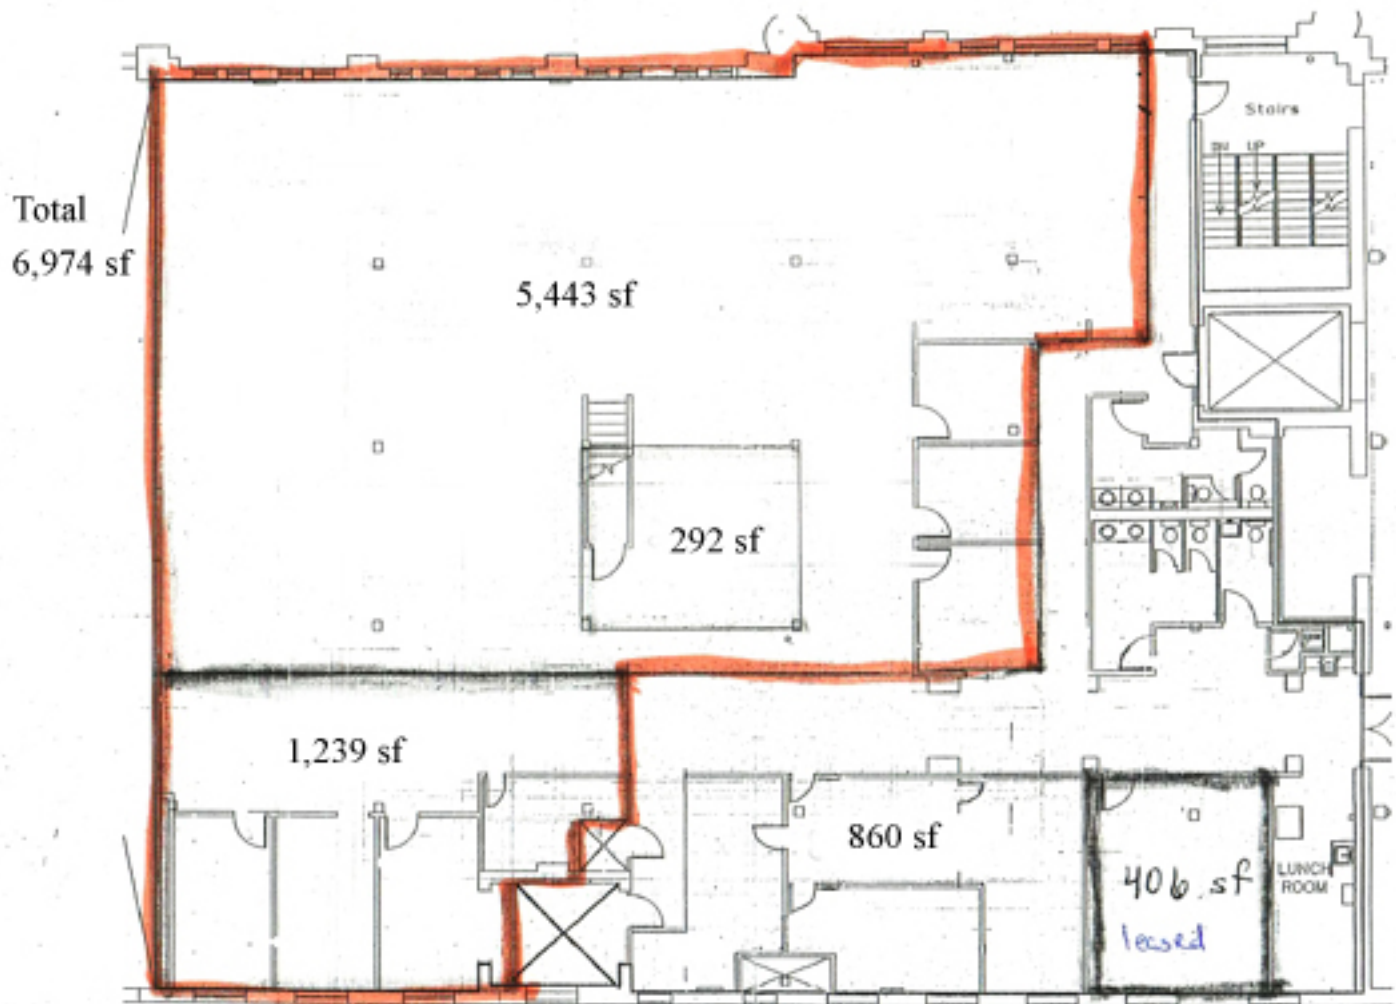

CONTACT Susan Sauer 314-660-0222 susan.sauer@romewestrealtyllc.com

www.RomeWestRealtyLLC.com

ROME
WEST
REALTY

2756 LAFAYETTE ST. LOUIS MO 63104

314-833-5551

1310 Papin St., St Louis, MO 63103
Fifth Floor - 6,974 sq. ft. ± Office Space