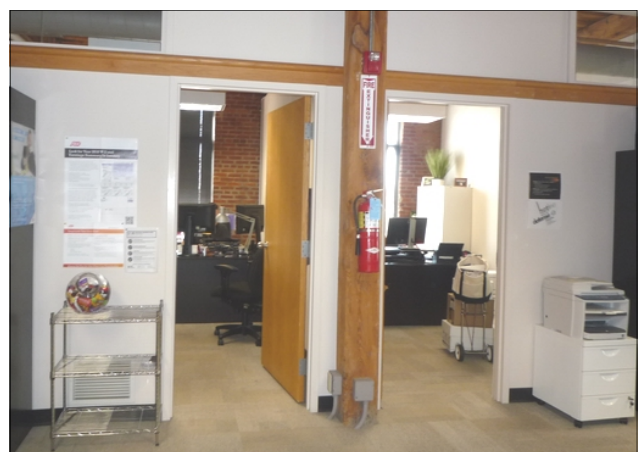

Rome West Realty LLC is the listing broker of this property and therefore represents the owner.

Missouri Broker Disclosure Form

Rome West Realty LLC does not represent the buyer or tenant when showing this property or providing information, unless otherwise agreed to in writing.

CONTACT Susan Sauer 314-660-0222 susan.sauer@romewestrealtyllc.com

www.RomeWestRealtyLLC.com