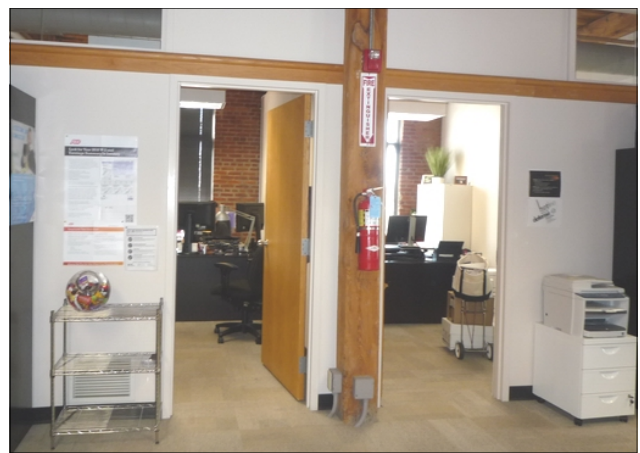

Rome West Realty LLC is the listing broker of this property and therefore represents the owner.

Missouri Broker Disclosure Form

Rome West Realty LLC does not represent the buyer or tenant when showing this property or providing information, unless otherwise agreed to in writing.

CONTACT Susan Sauer 314-660-0222 susan.sauer@romewestrealtyllc.com

www.RomeWestRealtyLLC.com