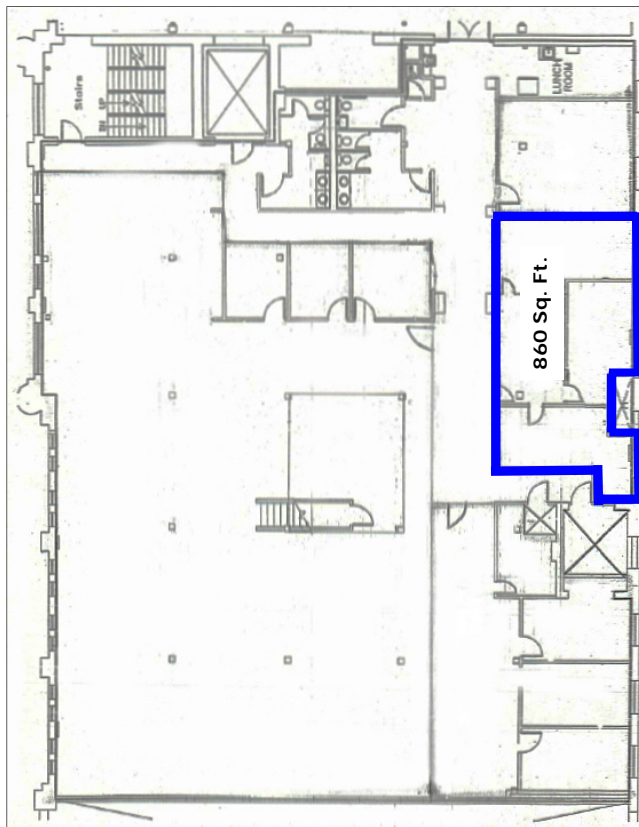

ROME  
WEST  
REALTY

2756 LAFAYETTE ST. LOUIS MO 63104

314-833-5551

1310 Papin St., St Louis, MO 63103  
Fifth Floor - 860 sq. ft. Office Suite

FOR LEASE:

13.50-\$15.00 per sq. ft. Full Service

\* FREE PARKING\*