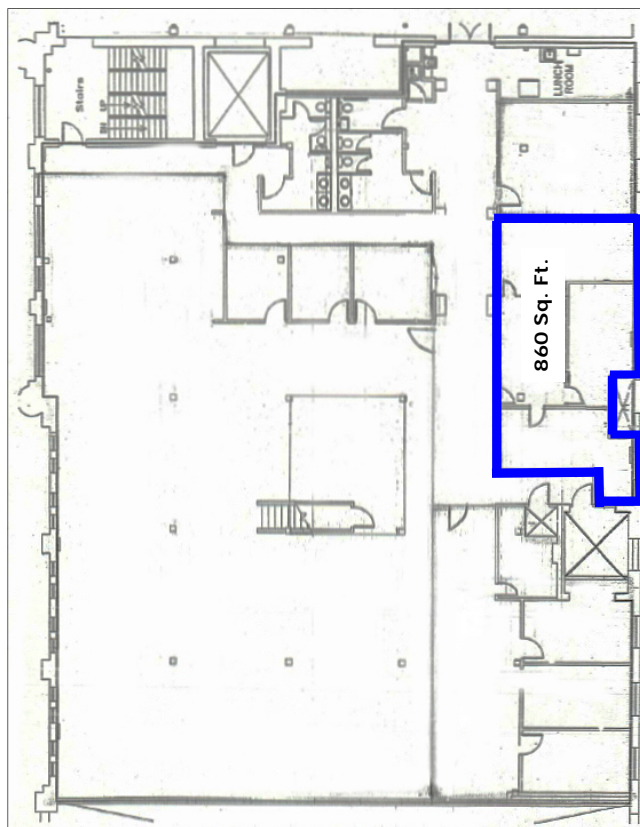

ROME  
WEST  
REALTY

2756 LAFAYETTE ST. LOUIS MO 63104

314-833-5551

1310 Papin St., St Louis, MO 63103  
Fifth Floor - 860 sq. ft. Office Suite

FOR LEASE:  
\$15.00 per sq. ft. Full Service  
\* FREE PARKING\*