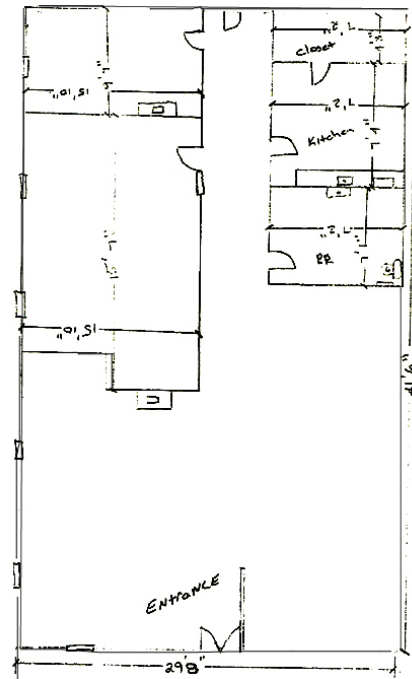

Rome West Realty LLC is the listing broker of this property and therefore represents the owner.

Missouri Broker Disclosure Form

Rome West Realty LLC does not represent the buyer or tenant when showing this property or providing information, unless otherwise agreed to in writing.

CONTACT Susan Sauer 314-660-0222 susan.sauer@romewestrealtyllc.com

www.RomeWestRealtyLLC.com