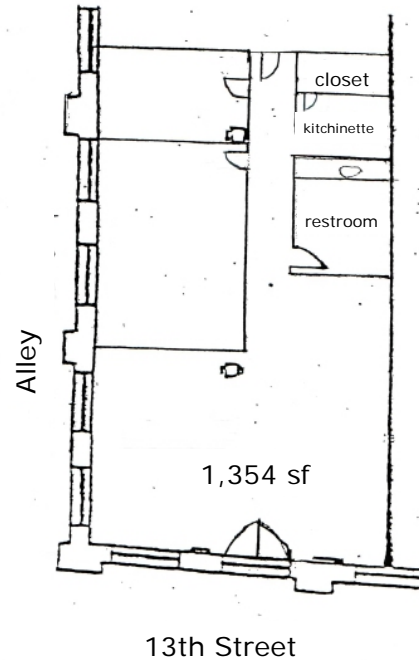

Rome West Realty LLC is the listing broker of this property and therefore represents the owner.

Missouri Broker Disclosure Form

Rome West Realty LLC does not represent the buyer or tenant when showing this property or providing information, unless otherwise agreed to in writing.

CONTACT Susan Sauer 314-660-0222 susan.sauer@romewestrealtyllc.com

www.RomeWestRealtyLLC.com