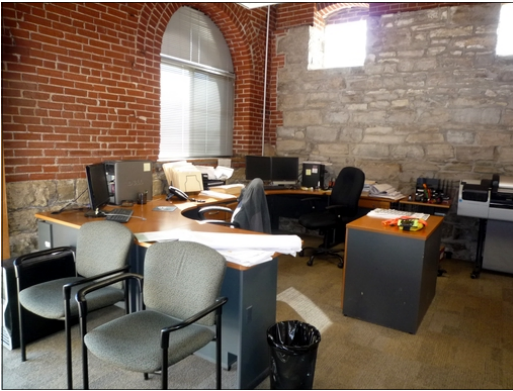

Rome West Realty LLC is the listing broker of this property and therefore represents the owner.

Missouri Broker Disclosure Form

Rome West Realty LLC does not represent the buyer or tenant when showing this property or providing information, unless otherwise agreed to in writing.

CONTACT Susan Sauer 314-660-0222 susan.sauer@romewestrealtyllc.com

www.RomeWestRealtyLLC.com