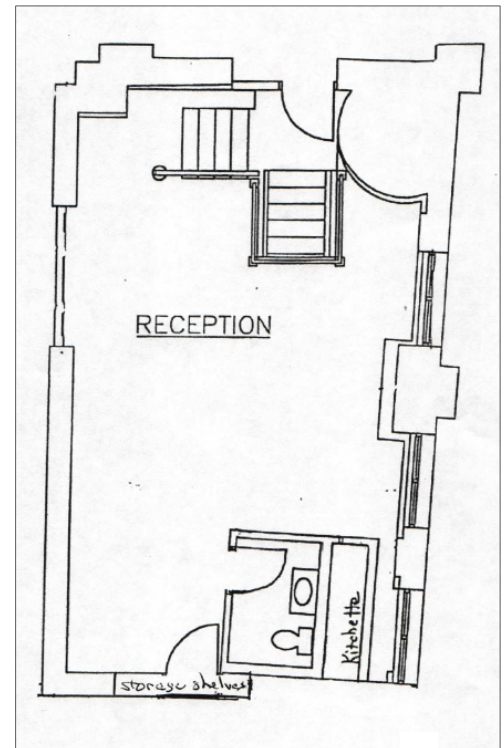

ROME  
WEST  
REALTY

2756 LAFAYETTE ST. LOUIS MO 63104

314-833-5551

1310 Papin St., St Louis, MO 63103  
Ground Floor - 656 sq. ft. Office Space and 678 sq. ft. Storage Space

FOR LEASE:  
\$1,268 per month

- Exterior entry at 1300 Papin
- Great natural light
- Break area with kitchenette
- Open floor plan
- Private restroom in suite
- Hardwood floors
- Professional finishes
- Free parking

Rome West Realty LLC is the listing broker of this property and therefore represents the owner.