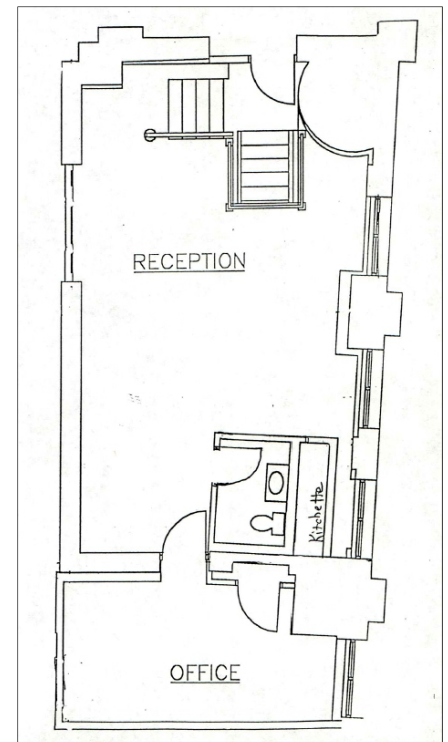

- Exterior entry at 1300 Papin
- Great natural light
- Break area with kitchenette
- Open floor plan with private office or conference room
- Private restroom in suite
- Hardwood floors
- Professional finishes
- Free parking

FOR LEASE:

$14.00 per sq. ft. Full Service (office and storage)

$17.00 per sq. ft. Full Service (office only)