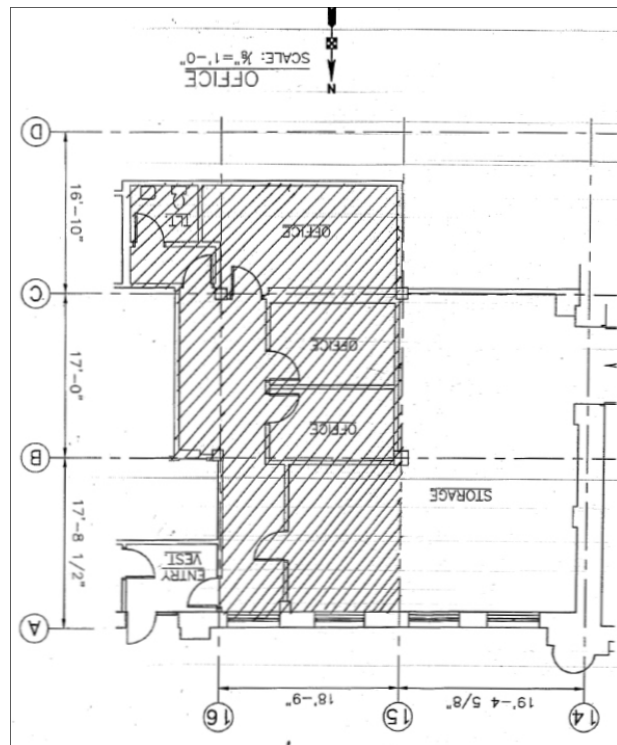

FOR LEASE:
$17.00 per sq. ft. Full Service