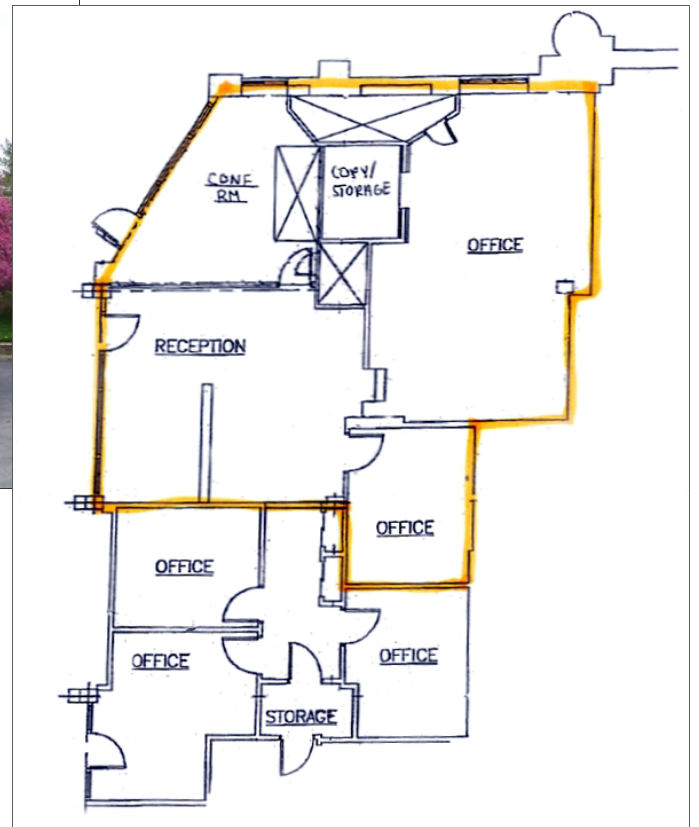

ROME
WEST
REALTY

2756 LAFAYETTE ST. LOUIS MO 63104

314-833-5551

1310 Papin St., St Louis, MO 63103
Ground Floor - 1,525 ± sq. ft.

Beautiful office space with lobby entry
and exterior entry

FOR LEASE:
\$16.00 per sq. ft. Full Service
* FREE PARKING*