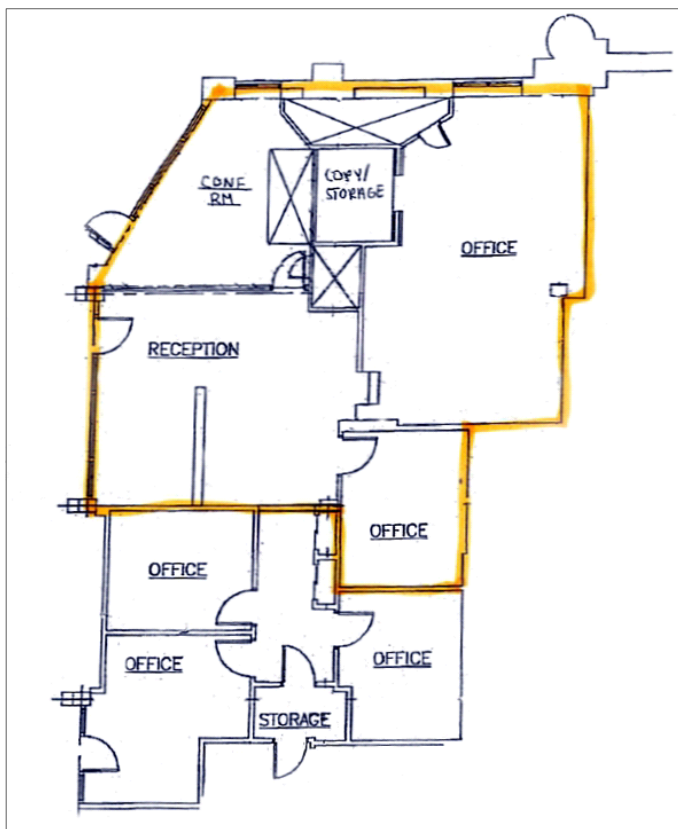

ROME
WEST
REALTY

2756 LAFAYETTE ST. LOUIS MO 63104

314-833-5551

1310 Papin St., St Louis, MO 63103
Ground Floor - 1,525 ± sq. ft.

Beautiful office space with lobby entry
and exterior entry

FOR LEASE:
\$12.50-15.00 per sq. ft. Full Service