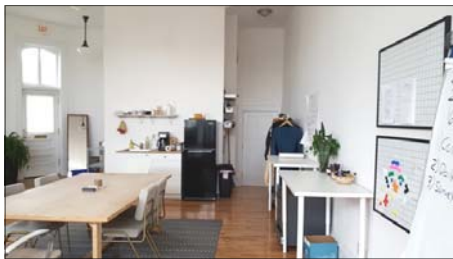

Rome West Realty LLC is the listing broker of this property and therefore represents the owner.

Missouri Broker Disclosure Form

Rome West Realty LLC does not represent the buyer or tenant when showing this property or providing information, unless otherwise agreed to in writing.

CONTACT Susan Sauer 314-660-0222 susan.sauer@romewestrealtyllc.com
Alexia Anderson 314-540-3626 alexia.anderson@romewestrealtyllc.com

www.RomeWestRealtyLLC.com