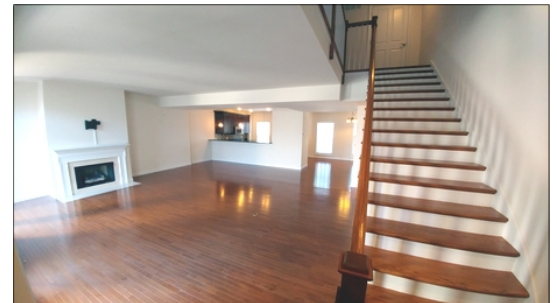

ROME
WEST
REALTY

2756 LAFAYETTE ST. LOUIS MO 63104

314-833-5551

1912 C Park Ave., St Louis, MO 63104 Condominium - LIKE NEW!!!

- 2 bed / 2 ½ bath
- 2,166 sf on two floors
- BIG deck for entertaining on the first level
- Private deck for relaxing on the 2nd floor
- Open kitchen /living area
- 1 car private garage
- Impeccably well cared for and move in ready!!
- In the heart of the popular Lafayette Square neighborhood
- Just steps from great shops, restaurants and Lafayette Park

DON'T MISS!!

FOR SALE: $349,900

CONTACT Susan Sauer 314-660-0222 susan.sauer@romewestrealtyllc.com

www.RomeWestRealtyLLC.com