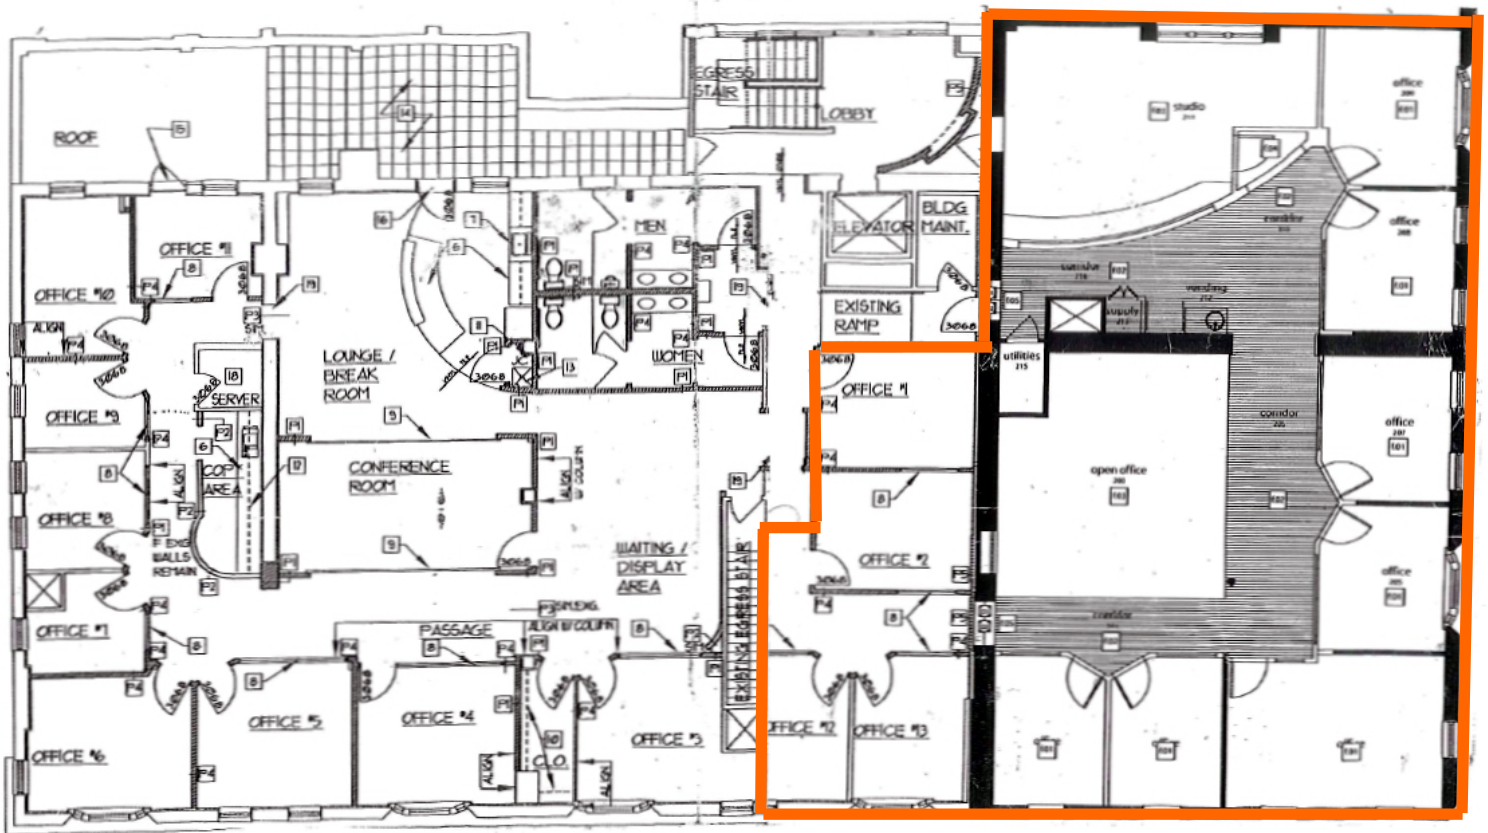

Rome West Realty LLC is the listing broker of this property and therefore represents the owner.

Missouri Broker Disclosure Form

Rome West Realty LLC does not represent the buyer or tenant when showing this property or providing information, unless otherwise agreed to in writing.

CONTACT Susan Sauer 314-660-0222 susan.sauer@romewestrealtyllc.com
Alexia Anderson 314-540-3626 alexia.anderson@romewestrealtyllc.com

www.RomeWestRealtyLLC.com