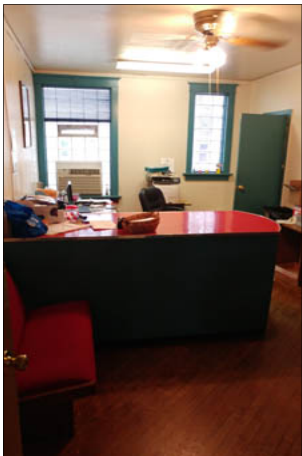

## 4730 Margareta Avenue, St Louis, MO 63115 St. Peters AME Church

- Church building - 4,600 SF
- Recreation Hall/School - 7,000 SF
- Parking lots on 4723-4725 & 4719 San Francisco included in sale
- Church has a great historic sanctuary with beautiful stained glass windows, and large meeting rooms and offices
- Recreation hall has a large kitchen and spacious dining area, a stage for events, and offices